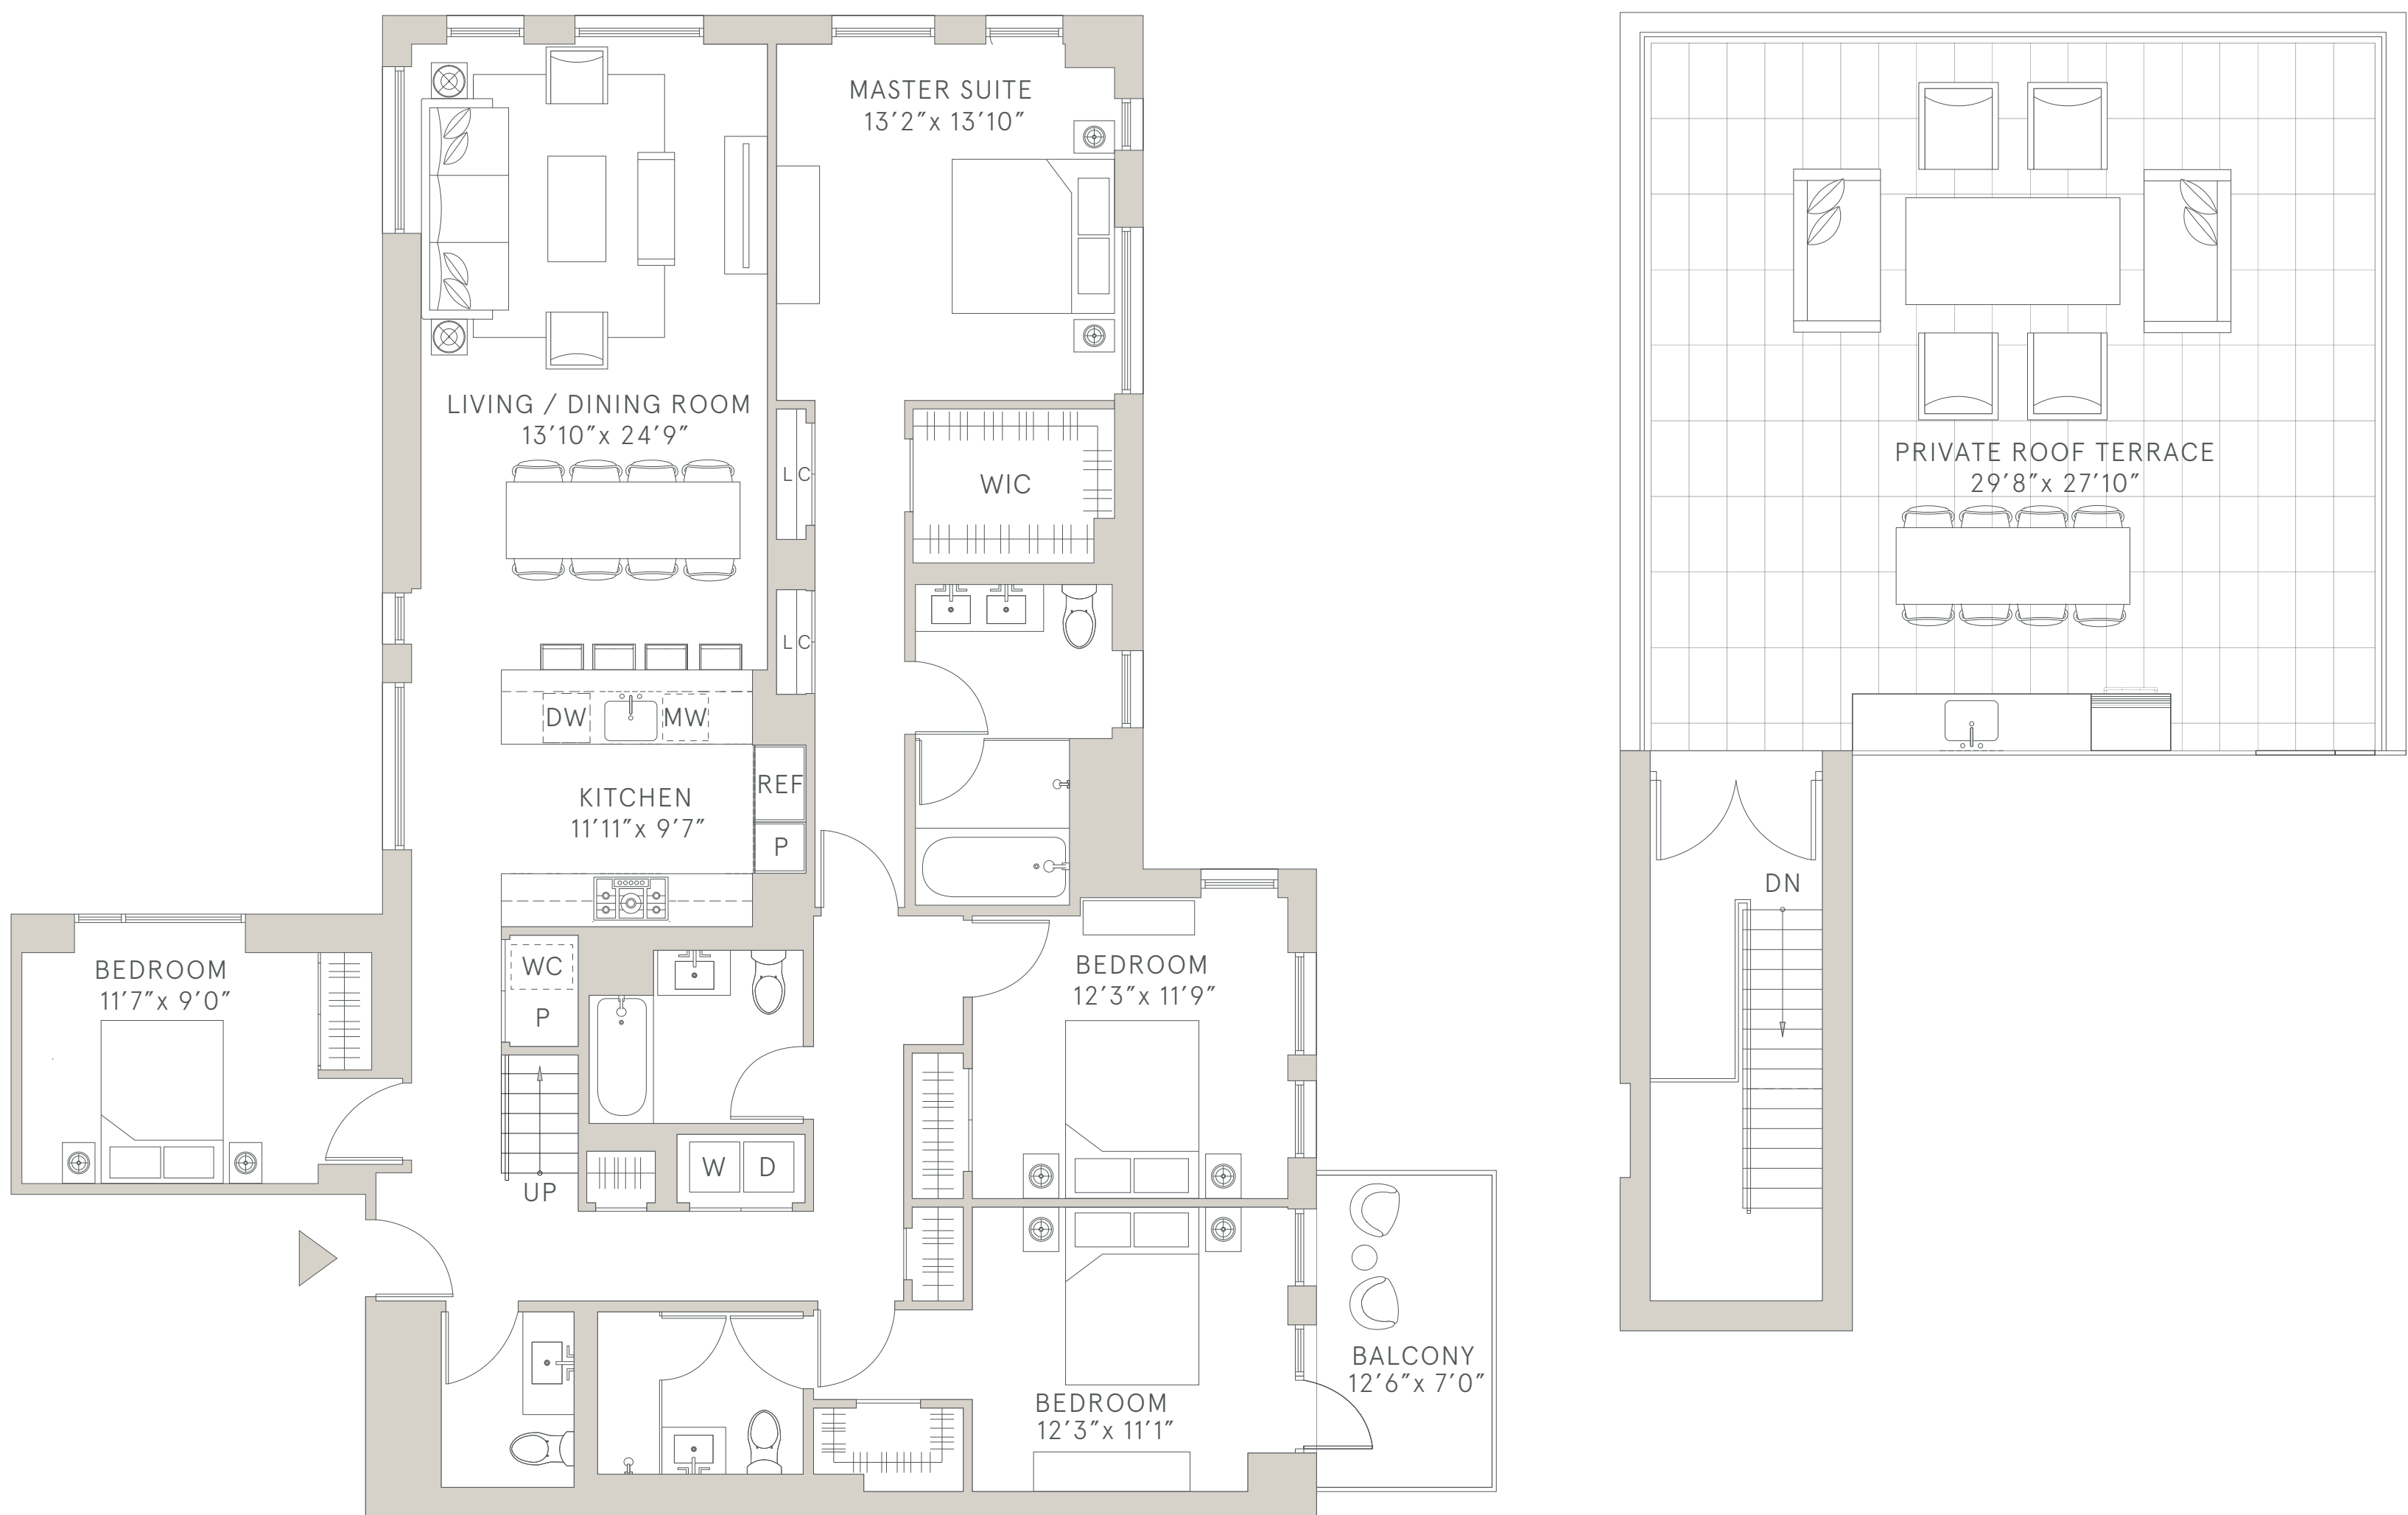

RESIDENCE

PH 1202

SIX GARFIELD *park slope*

4 BEDROOMS | 3.5 BATHROOMS | TERRACE | BALCONY

2230 INT SF | 912 EXT SF

0 5' 10'

Exclusive Marketing and Sales:
Brown Harris Stevens Development Marketing | The Aguayo Team

S I X
G A R F I E L D
park slope

RESIDENCE PH-1202 4 BEDROOMS | 3.5 BATHROOMS | TERRACE | 2,230 INT SF | 912 EXT SF

AMENITIES

- 24-HOUR ATTENDED LOBBY PROVIDED BY PART-TIME DOORMAN AND VIRTUAL SERVICE
- STATE-OF-THE-ART FITNESS CENTER
- CHILDREN'S PLAYROOM
- SKY LIT ATRIUM LIBRARY LOUNGE
- INDOOR/OUTDOOR RESIDENTS' LOUNGE
- LANDSCAPED ROOF DECK
- STROLLER ROOM
- DEDICATED MAIL AND SECURE PACKAGE ROOMS
- PET SPA
- BICYCLE STORAGE
- PRIVATE STORAGE AVAILABLE FOR PURCHASE

PH-1202

RESIDENCE

FEATURES

- 7½" WHITE OAK FLOORING THROUGHOUT
- 9'-8" CEILING HEIGHT
- FRONT LOAD WASHER AND HEAT PUMP DRYER
- 36" GAGGENAU GAS COOKTOP
- XO EXTERNAL VENTILATION HOOD
- 30" GAGGENAU CONVECTION OVEN
- 24" GAGGENAU SPEED OVEN
- 36" GAGGENAU FULLY INTEGRATED REFRIGERATOR AND FREEZER
- 24" GAGGENAU FULLY INTEGRATED DISHWASHER
- 24" SUMMIT WINE REFRIGERATOR
- HEATED BATHROOM FLOORS